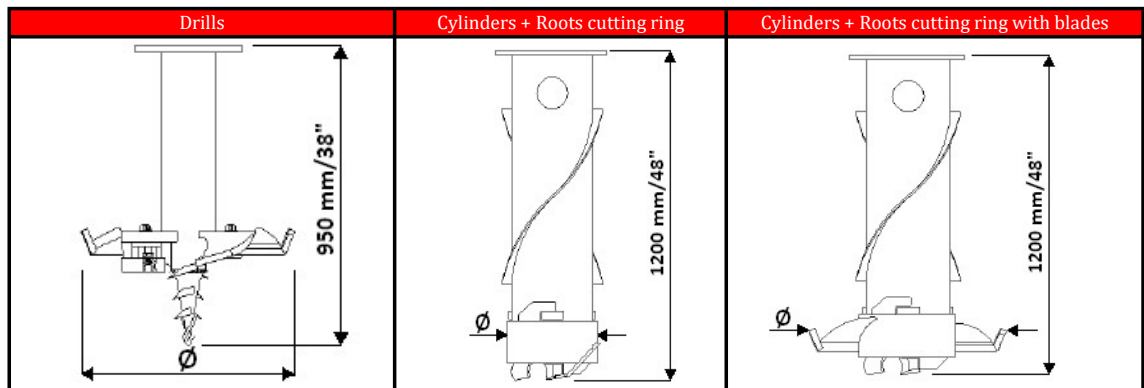

Drills Ø (mm/inch)						
Model	550/22"	700/28"	850/34"	1000/40"	1200/48"	1350/54"
Speedy 65/80	*					
Speedy 80/100	*	*	*			
Speedy 100/130	*	*	*			
3P 110/140	*	*	*			
Speedy 130/160	*	*	*	*		
3P 140/180	*	*	*	*		
Speedy 160/200	*	*	*	*	*	
Rotor S	*	*	*	*	*	*

Cylinders Ø (mm/inch) + Roots cutting ring						
Model	320/13"	370/15"	450/18"	500/20"	600/24"	700/28"
Speedy 80/100	*	*	*			
Speedy 100/130	*	*	*			
Rotor S	*	*	*	*	*	*

Cylinders Ø (mm/inch) + Roots cutting ring with blades					
Model	700/28"	850/34"	1000/40"	1200/48"	1350/54"
Speedy 80/100	*	*			
Speedy 100/130	*	*	*		
Rotor S	*	*	*	*	*

The reproduction even partial is prohibited,
all rights reserved
www.ferrirotor.com

FERRI ROTOR S.R.L.
Cap. Sociale 20.000,00 € i.v. - Via del Lavoro, 3 -
46025 - Poggio Rusco (MN) Italy
Tel. +39 0386 734078 - Fax +39 0386 733794 E-
mail : ferrirotor@gmail.com
Website : www.ferrirotor.com
Pec : ferrirotor@pec.it
R.E.A. MN258110 - n° Iscrizione Reg. Imprese /
P. Iva e Cod. Fisc. : IT02500920208
Import/Export MN/003458